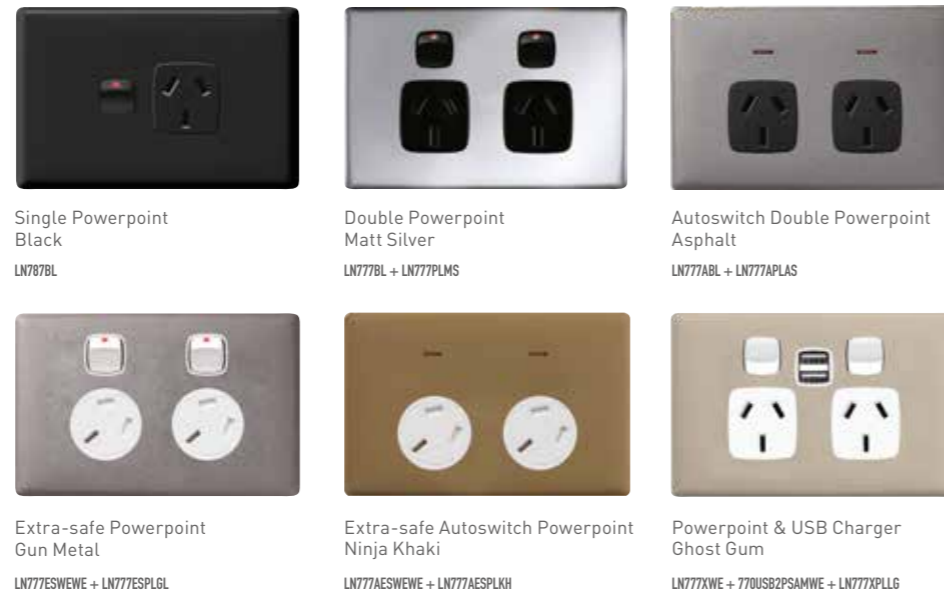

Architrave White
LN770/1WE

Rocker Asphalt
LN770/3BL + LN770/3PLAS

Electronic Push-button Wet Elephant
4 x 883MBL + LN770/4GPLBL + LN770/4PLDG

Rocker Ghost Gum
LN770/6HWE + LN770/6PLLG

Double Powerpoint Matt Silver
LN777BL + LN777PLMS

Autoswitch Double Powerpoint Asphalt
LN777ABL + LN777APLAS

POWERPOINTS

Choose from a complete range of powerpoints for every position.

Single Powerpoint Black
LN787BL